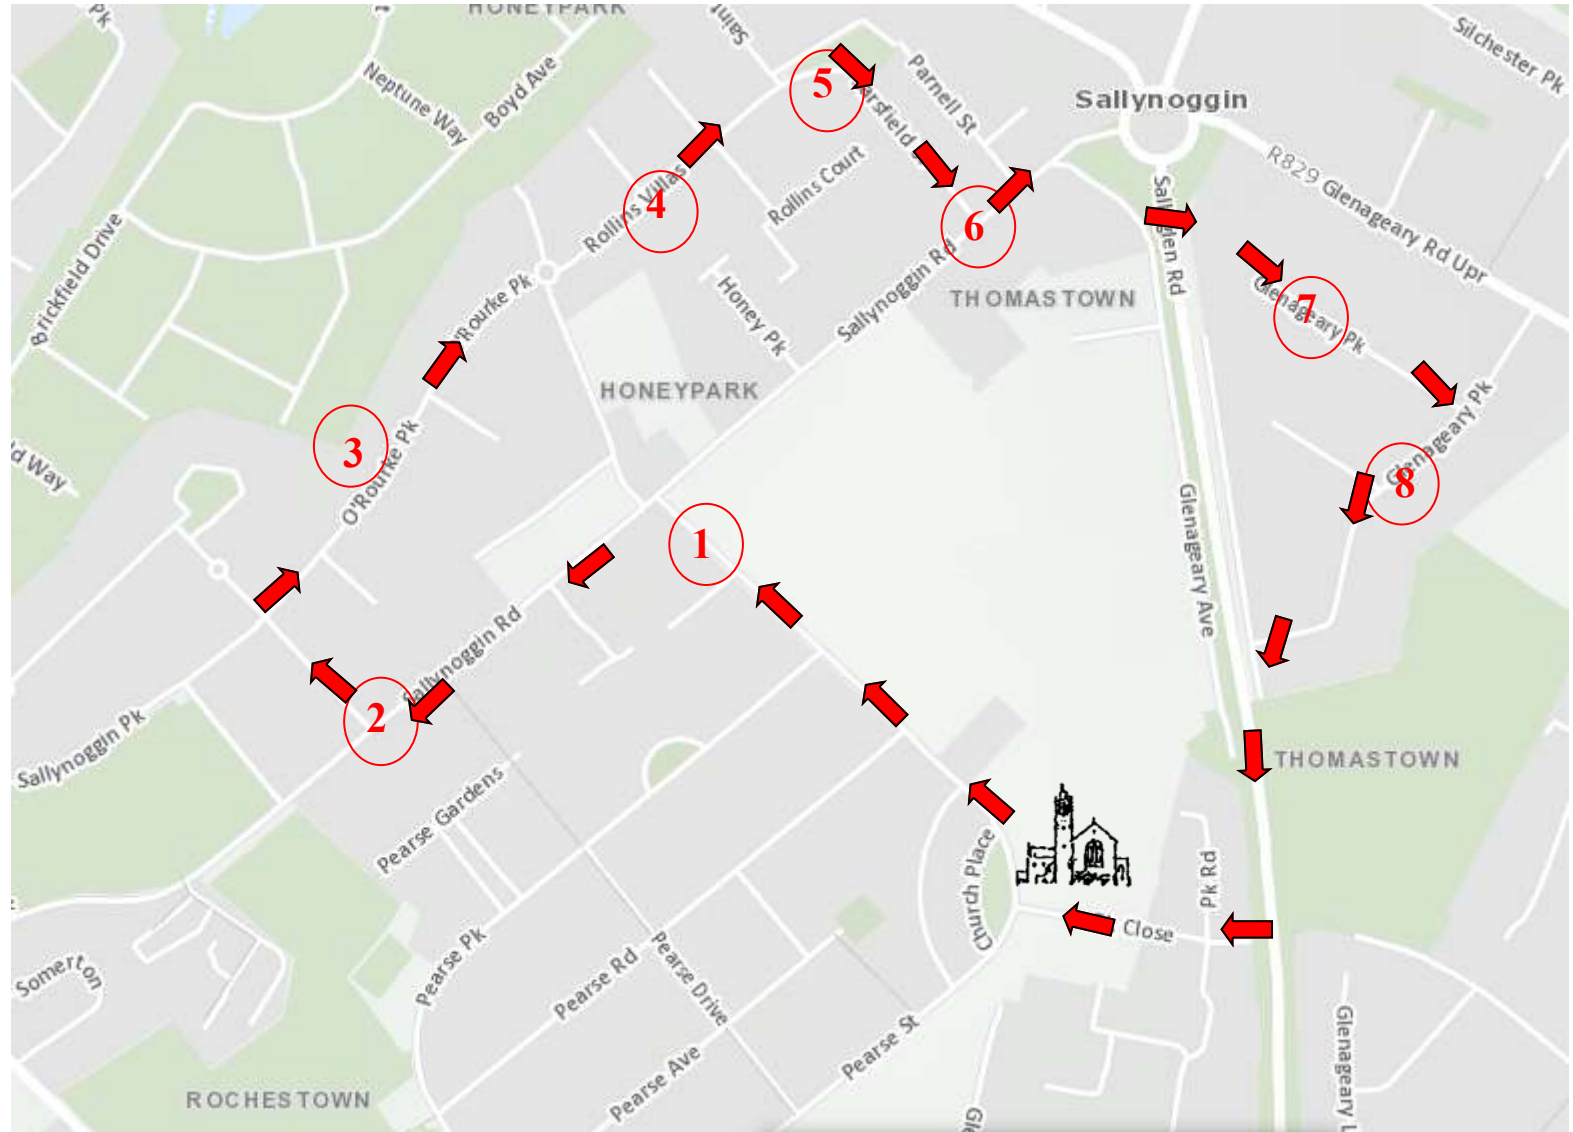

# CORPUS CHRISTI PROCESSION 2022

- 1 Pearse Close
- 2 O'Rourke Park
- 3 O'Rourke Park
- 4 Rollins Villas
- 5 Rollins Villas
- 6 Sarsfield Street
- 7 Glenageary Park
- 8 Glenageary Park

Procession will depart from the Church at 2.30pm. Special Blessing will be given at each of the stops along the way.